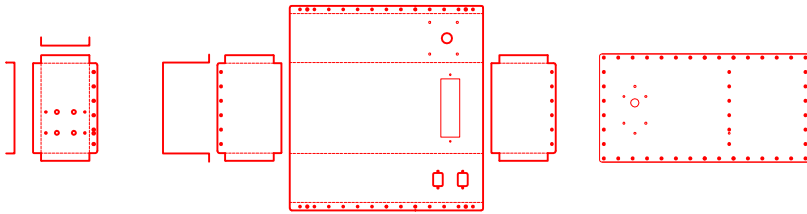

Clear door opening 50x80cm.

FILTER BOX

steel 10/10

technical panel

SHIELDED BOX

door